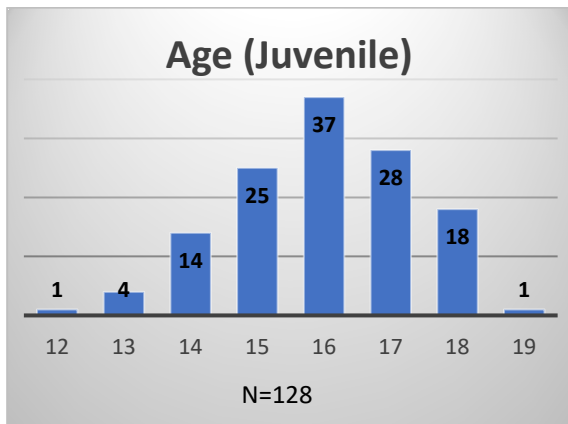

Daily Data Dashboard – February 23, 2023
Demographics for JTDC Population
Thursday Morning Midnight Count

Total # of probation Involved youth¹: 1,103

¹ Probation Active: Any youth who is pending sentencing with an active social history, has been formally placed on probation or supervision with Cook County Juvenile Probation on the date of the report.

*Age, Gender and Race for Criminal Court population (N=1) is not represented in this report.

Data sources: cFive Supervisor – Probation Population and RMIS – JTDC Population

Daily Data Dashboard – February 23, 2023
Demographics for JTDC Population
Thursday Morning Midnight Count