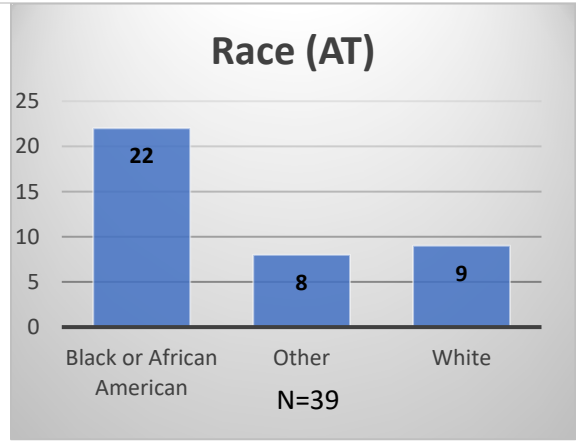

Daily Data Dashboard – February 23, 2023
Demographics for JTDC Population
Thursday Morning Midnight Count

Total # of probation Involved youth¹: 1,103

¹ Probation Active: Any youth who is pending sentencing with an active social history, has been formally placed on probation or supervision with Cook County Juvenile Probation on the date of the report.

*Age, Gender and Race for Criminal Court population (N=1) is not represented in this report.

Data sources: cFive Supervisor – Probation Population and RMIS – JTDC Population

Daily Data Dashboard – February 23, 2023
Demographics for JTDC Population
Thursday Morning Midnight Count