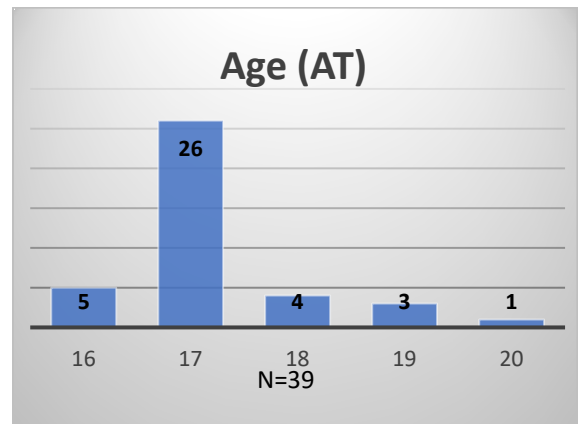

Daily Data Dashboard – February 23, 2023
Demographics for JTDC Population
Thursday Morning Midnight Count

Total # of probation Involved youth¹: 1,103

¹ Probation Active: Any youth who is pending sentencing with an active social history, has been formally placed on probation or supervision with Cook County Juvenile Probation on the date of the report.

*Age, Gender and Race for Criminal Court population (N=1) is not represented in this report.

Data sources: cFive Supervisor – Probation Population and RMIS – JTDC Population

Daily Data Dashboard – February 23, 2023
Demographics for JTDC Population
Thursday Morning Midnight Count