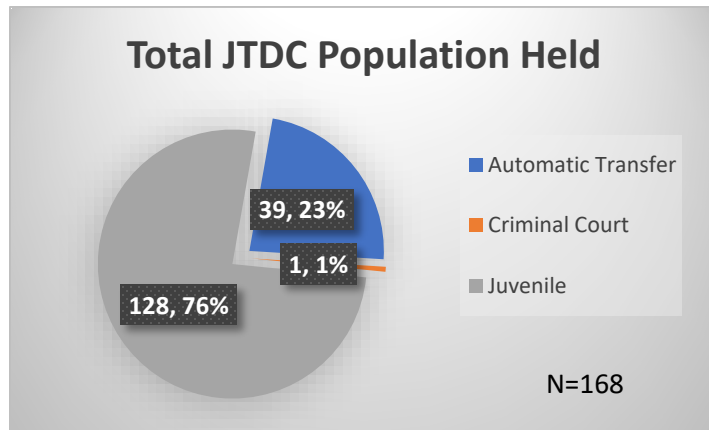

Daily Data Dashboard – February 23, 2023
Demographics for JTDC Population
Thursday Morning Midnight Count

Total # of probation Involved youth¹: 1,103

¹ Probation Active: Any youth who is pending sentencing with an active social history, has been formally placed on probation or supervision with Cook County Juvenile Probation on the date of the report.

*Age, Gender and Race for Criminal Court population (N=1) is not represented in this report.

Data sources: cFive Supervisor – Probation Population and RMIS – JTDC Population

Daily Data Dashboard – February 23, 2023
Demographics for JTDC Population
Thursday Morning Midnight Count