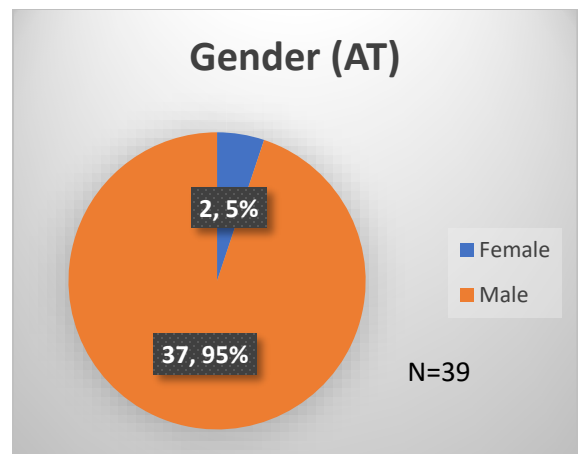

Daily Data Dashboard – February 23, 2023
Demographics for JTDC Population
Thursday Morning Midnight Count

Total # of probation Involved youth¹: 1,103

¹ Probation Active: Any youth who is pending sentencing with an active social history, has been formally placed on probation or supervision with Cook County Juvenile Probation on the date of the report.

*Age, Gender and Race for Criminal Court population (N=1) is not represented in this report.

Data sources: cFive Supervisor – Probation Population and RMIS – JTDC Population

Daily Data Dashboard – February 23, 2023
Demographics for JTDC Population
Thursday Morning Midnight Count