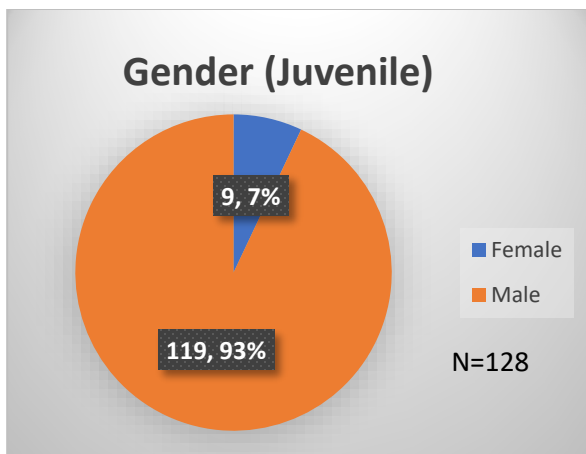

Daily Data Dashboard – February 23, 2023
Demographics for JTDC Population
Thursday Morning Midnight Count

Total # of probation Involved youth¹: 1,103

¹ Probation Active: Any youth who is pending sentencing with an active social history, has been formally placed on probation or supervision with Cook County Juvenile Probation on the date of the report.

*Age, Gender and Race for Criminal Court population (N=1) is not represented in this report.

Data sources: cFive Supervisor – Probation Population and RMIS – JTDC Population

Daily Data Dashboard – February 23, 2023
Demographics for JTDC Population
Thursday Morning Midnight Count