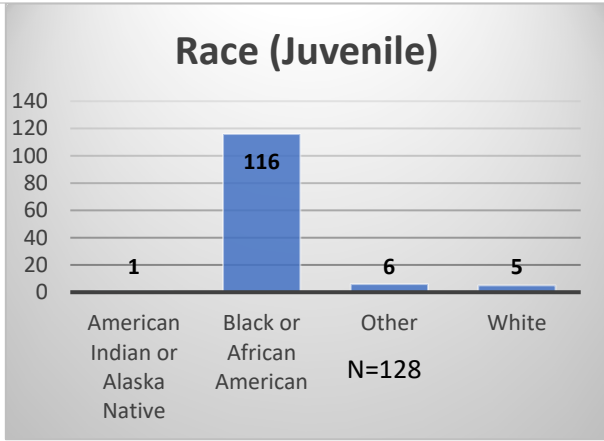

Daily Data Dashboard – February 23, 2023
Demographics for JTDC Population
Thursday Morning Midnight Count

Total # of probation Involved youth¹: 1,103

¹ Probation Active: Any youth who is pending sentencing with an active social history, has been formally placed on probation or supervision with Cook County Juvenile Probation on the date of the report.

*Age, Gender and Race for Criminal Court population (N=1) is not represented in this report.

Data sources: cFive Supervisor – Probation Population and RMIS – JTDC Population

Daily Data Dashboard – February 23, 2023
Demographics for JTDC Population
Thursday Morning Midnight Count